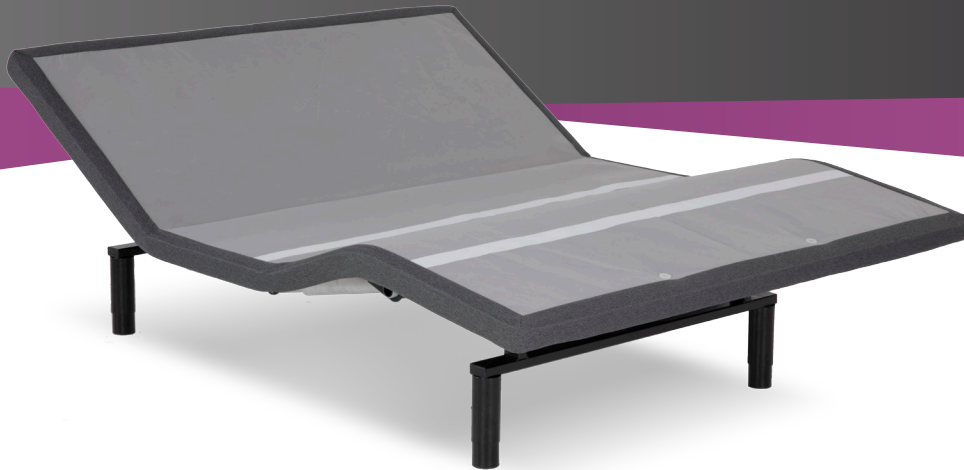

SIMPLICITY™ 3.0

performance
MODELS™

head and foot

dual massage

under-bed lighting

adjustable leg

optional app kit upgrade
sold separately

Slim 2"-Profile Base – Easily fits inside the frame of your bed.

Head and Foot Articulation – Effortlessly raise the head or foot to find ultimate comfort.

850-lb. Lift Capacity – This high-performance base easily lifts up to 850 lbs. total maximum weight, including mattress.

Back-Lit Wireless Remote with Safety Lock Feature – Place this freestanding remote on your nightstand for easy access and use the safety lock feature for peace of mind.

Full-Body Dual Massage with Wave – Rejuvenate after a long day with a relaxing head-to-toe massage that soothes your cares away.

Zero Gravity Button Plus Two Custom Programmable Positions – Relieve pressure points with weightless Zero Gravity or find personalized comfort by storing two of your favorite positions.

Flat Button – Easily return the base to flat with the touch of a button, or program with press-and-hold for safety.